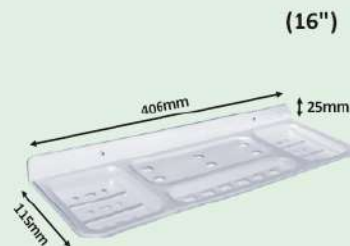

Specifications