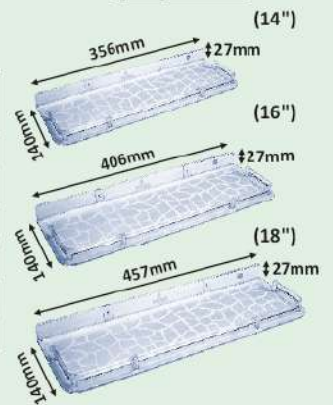

Item Code	1044	1045	1046
Size	14"	16"	18"
Colour	Clear	Clear	Clear
Qty Per Parcel	144 Pcs	112 Pcs	112 Pcs
Qty Per Box	2 Pcs	2 Pcs	2 Pcs
Finish	Textured	Textured	Textured

Specifications

FRONT SHELF SQUARE
(14" / 16" / 18")

Thickness: 4mm

Item Code	1048	1049	1050
Size	14"	16"	18"
Colour	Clear	Clear	Clear
Qty Per Parcel	144 Pcs	112 Pcs	112 Pcs
Qty Per Box	2 Pcs	2 Pcs	2 Pcs
Finish	Textured	Textured	Textured

Specifications

SET TOP BOX STAND (BIG)