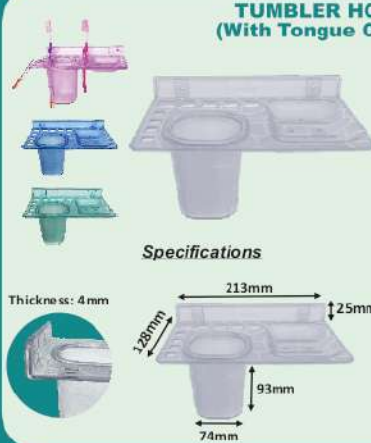

**TUMBLER HOLDER 3 IN 1
(With Tongue Cleaner Holder)**

Item Code	1023
Colour	Clear,Pink,Blue,Green
Size	Standard
Qty Per Parcel	128 Set
Qty Per Box	2 Set
Finish	Textured