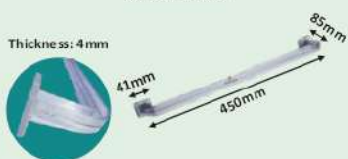

TOWEL ROD 18"

Specifications

Item Code	1066
Colour	Clear
Design	18"
Qty Per Parcel	144 Pcs
Qty Per Box	6 Pc
Finish	Matt