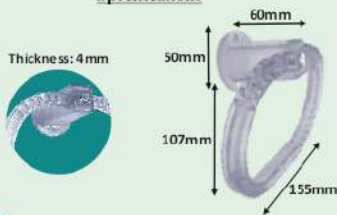

Specifications

Item Code	1060
Colour	Clear
Design	Oval
Qty Per Parcel	256 Pcs
Qty Per Box	2 Pcs
Finish	Transparent