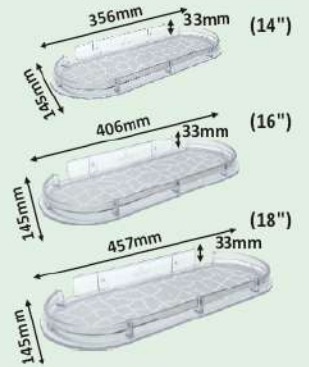

Specifications