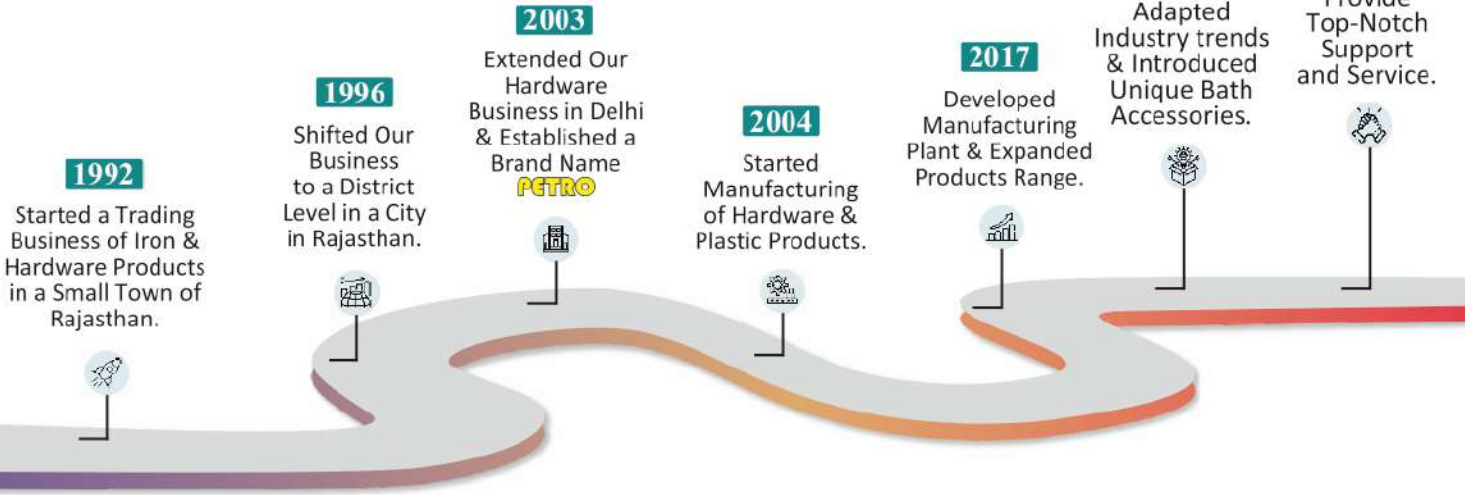

दमदार भी शानदार भी!

Scan to Visit

BATH ACCESSORIES Catalogue

Our Journey

Our Dealers Network

Company Introduction

Petro Industech Private Limited stands as a leading manufacturer, exporter, and supplier of a diverse and appealing selection of Bath Accessories and Hardware Products. Our product range includes Health Faucet, Towel Rings, Corner Shelf and other Bath Accessories & Hardware Products. These offerings are crafted from high-quality components that significantly enhance both efficiency and durability. Every product we provide is the result of our dedicated efforts and the latest technological advancements applied throughout our manufacturing process. With a robust and effective Quality Management System in place, we strive to meet two critical goals: The Customer's Needs and The Organization's Objectives. We place great emphasis on understanding customer requirements and consistently delivering the products and services that fulfill those expectations.

It has been thriving in the market for more than 21 years with the vision of providing high-quality.

Our extensive experience is evident in the superior quality of our products.

Vision for Global Expansion and more than 1000+ SKU

Delivering value for money to our customers by serving them excellent quality products and reliable

Key Statistics

100+
Product Lines

100+
On-Roll
Employees

Pan India
Dealers Network

Millions of
Satisfied
Customers

PETRO INDUSTRIES was founded and established a Brand name **PETRO** in 2003 at New Delhi in India and today it is well Prestigious company known as PETRO INDUSTECH PRIVATE LIMITED And has been thriving in the market for more than 21 years now. The company has successfully managed to supply products of Premium Quality to its clients. Our company has a vision of becoming one of the most successful Bath Accessories manufacturer and supplier in the present competitive industries & serve high quality products to its customers at reasonable price.