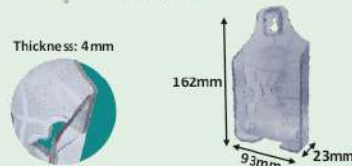

TOWEL ROD 18"

Specifications

Item Code	1066
Colour	Clear
Design	18"
Qty Per Parcel	144 Pcs
Qty Per Box	6 Pc
Finish	Matt

MOBILE STAND (Wall Mount)

Specifications

Item Code	1068
Colour	Clear, Pink, Blue, Green
Design	Hand-Grip
Qty Per Parcel	432 Pcs
Qty Per Box	1 Pc
Finish	Transparent