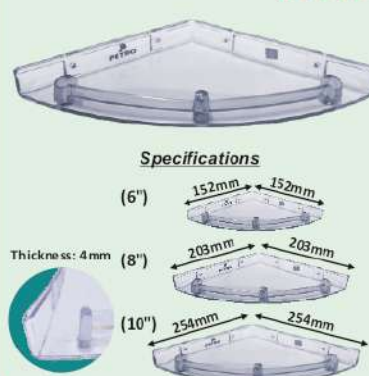

MIRCHI CORNER SET (Set of 3 Pcs)

Item Code	1030
Colour	Clear
Size	6" 8" 10"
Qty Per Parcel	72 Set
Qty Per Box	1 Set
Finish	Transparent