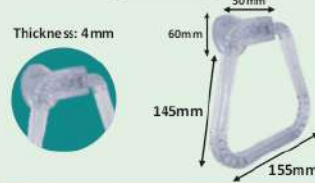

TOWEL RING TWISTED

Specifications

Item Code	1062
Colour	Clear
Design	Twisted
Qty Per Parcel	256 Pcs
Qty Per Box	2 Pcs
Finish	Transparent

TOWEL RING TRIANGLE

Specifications

Item Code	1063
Colour	Clear
Design	Triangle
Qty Per Parcel	256 Pcs
Qty Per Box	2 Pcs
Finish	Transparent

TOWEL ROD 18"

Specifications

Item Code	1066
Colour	Clear
Design	18"
Qty Per Parcel	144 Pcs
Qty Per Box	6 Pc
Finish	Matt

MOBILE STAND (Wall Mount)

Specifications

Item Code	1068
Colour	Clear, Pink, Blue, Green
Design	Hand-Grip
Qty Per Parcel	432 Pcs
Qty Per Box	1 Pc
Finish	Transparent