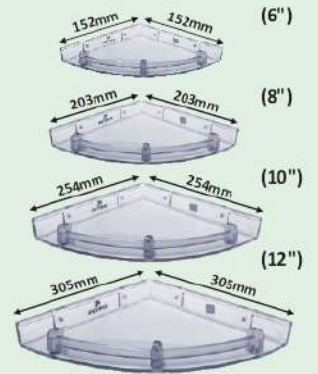

Unbreakable

**SINGLE CORNER SHELF MIRCHI
PLAIN (6" 8" 10" 12")**

Thickness: 4mm

Item Code	1031	1032	1033	1034
Size	6"	8"	10"	12"
Colour	Clear	Clear	Clear	Clear
Qty Per Parcel	256 Pcs	144 Pcs	144 Pcs	128 Pcs
Qty Per Box	2 Pcs	2 Pcs	2 Pcs	2 Pcs
Finish	Transparent	Transparent	Transparent	Transparent

Specifications

**SINGLE CORNER SHELF DELUXE
DESIGN (6" 8" 10" 12")**

Thickness: 4mm

Item Code	1035	1036	1037	1038
Size	6"	8"	10"	12"
Colour	Clear	Clear	Clear	Clear
Qty Per Parcel	256 Pcs	144 Pcs	144 Pcs	128 Pcs
Qty Per Box	2 Pcs	2 Pcs	2 Pcs	2 Pcs
Finish	Textured	Textured	Textured	Textured