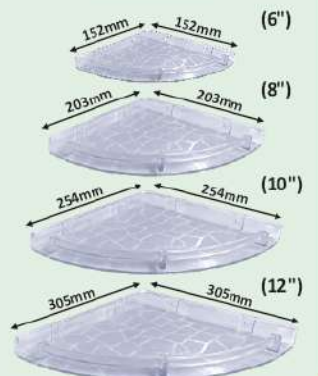

Specifications