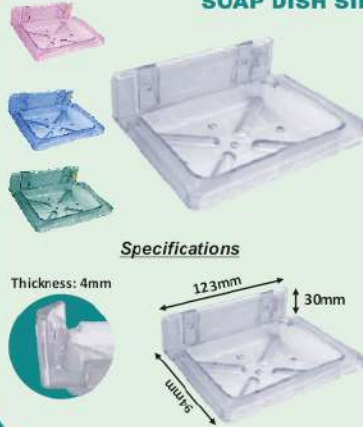

SOAP DISH SINGLE SQUARE

Item Code	1002
Colour	Clear,Pink,Blue,Green
Size	Standard
Qty Per Parcel	440 Pcs
Qty Per Box	2 Pcs
Finish	Textured

SOAP DISH DOUBLE OVAL

Item Code	1006
Colour	Clear,Pink,Blue,Green
Size	Standard
Qty Per Parcel	204 Pcs
Qty Per Box	2 Pcs
Finish	Textured