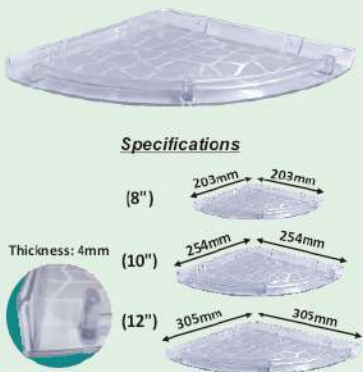

JUMBO CORNER SET (Set of 3 Pcs)

Item Code	1027
Colour	Clear
Size	8" 10" 12"
Qty Per Parcel	32 Set
Qty Per Box	1 Set
Finish	Textured