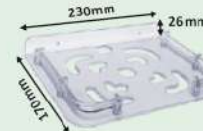

Thickness: 4mm

Specifications

Item Code	1057
Colour	Clear
Size	Big
Qty Per Parcel	96 Pcs
Qty Per Box	1 Pc
Finish	Textured

SET TOP BOX STAND (Small)

Thickness: 4mm

Specifications

Item Code	1058
Colour	Clear
Size	Small
Qty Per Parcel	120 Pcs
Qty Per Box	1 Pc
Finish	Matt