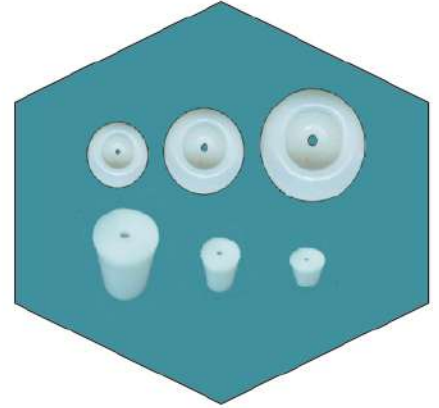

SQUARE HEALTH FAUCET ACCESSORIES (Gun + Hook)

Item Code	1077
Qty Per Parcel	Pc
Qty Per Box	1 Pc
Finish	CP

Our Other Hardware Products

For more details or query of our hardware products please refer to our Hardware series catalogue or visit our website:-
www.petroindustech.com