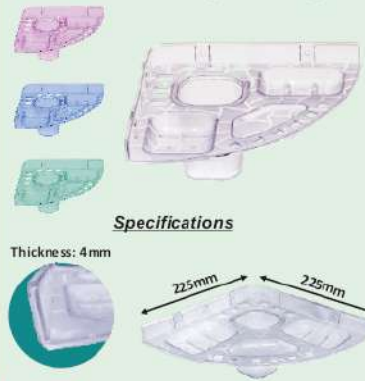

TUMBLER HOLDER 5 IN 1 (With Tongue Cleaner Holder)

Item Code	1025
Colour	Clear, Pink, Blue, Green
Size	Standard
Qty Per Parcel	64 Set
Qty Per Box	2 Set
Finish	Textured