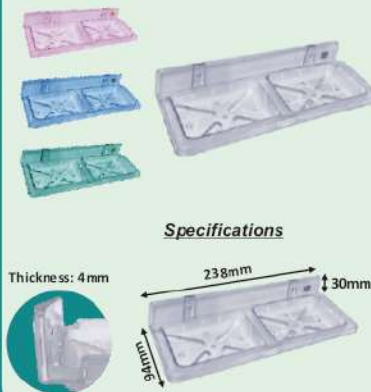

SOAP DISH SINGLE SQUARE

Item Code	1002
Colour	Clear,Pink,Blue,Green
Size	Standard
Qty Per Parcel	440 Pcs
Qty Per Box	2 Pcs
Finish	Textured

SOAP DISH DOUBLE OVAL

Item Code	1006
Colour	Clear,Pink,Blue,Green
Size	Standard
Qty Per Parcel	204 Pcs
Qty Per Box	2 Pcs
Finish	Textured

SOAP DISH DOUBLE SQUARE

Item Code	1007
Colour	Clear,Pink,Blue,Green
Size	Standard
Qty Per Parcel	204 Pcs
Qty Per Box	2 Pcs
Finish	Textured

**TUMBLER HOLDER 2 IN 1
(With Tongue Cleaner Holder)**

Item Code	1022
Colour	Clear,Pink,Blue,Green
Size	Standard
Qty Per Parcel	216 Set
Qty Per Box	2 Set
Finish	Textured