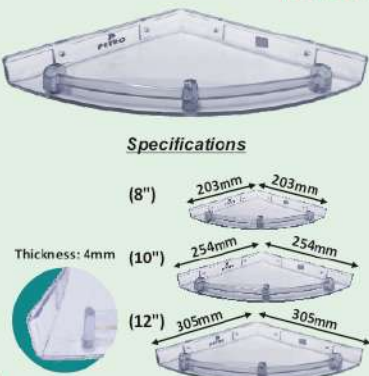

MIRCHI CORNER SET (Set of 3 Pcs)

Item Code	1029
Colour	Clear
Size	8" 10" 12"
Qty Per Parcel	32 Set
Qty Per Box	1 Set
Finish	Transparent