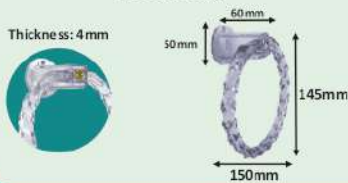

Specifications

Item Code	1062
Colour	Clear
Design	Twisted
Qty Per Parcel	256 Pcs
Qty Per Box	2 Pcs
Finish	Transparent